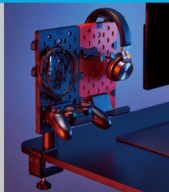

Under the Table

Include two Shelves

PEGWAL
Includes all accessories

99€