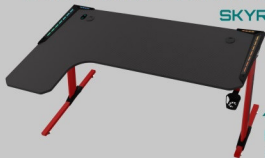

## 1285x107x129mm CABLE MANAGER

CABMAB

**29€**

CABMAW

## CORTEK SKYLAB GAMING TABLE

SKYRED

**199€**

160cm RGB Gaming Table  
Headphone Hook  
Bottle Holder